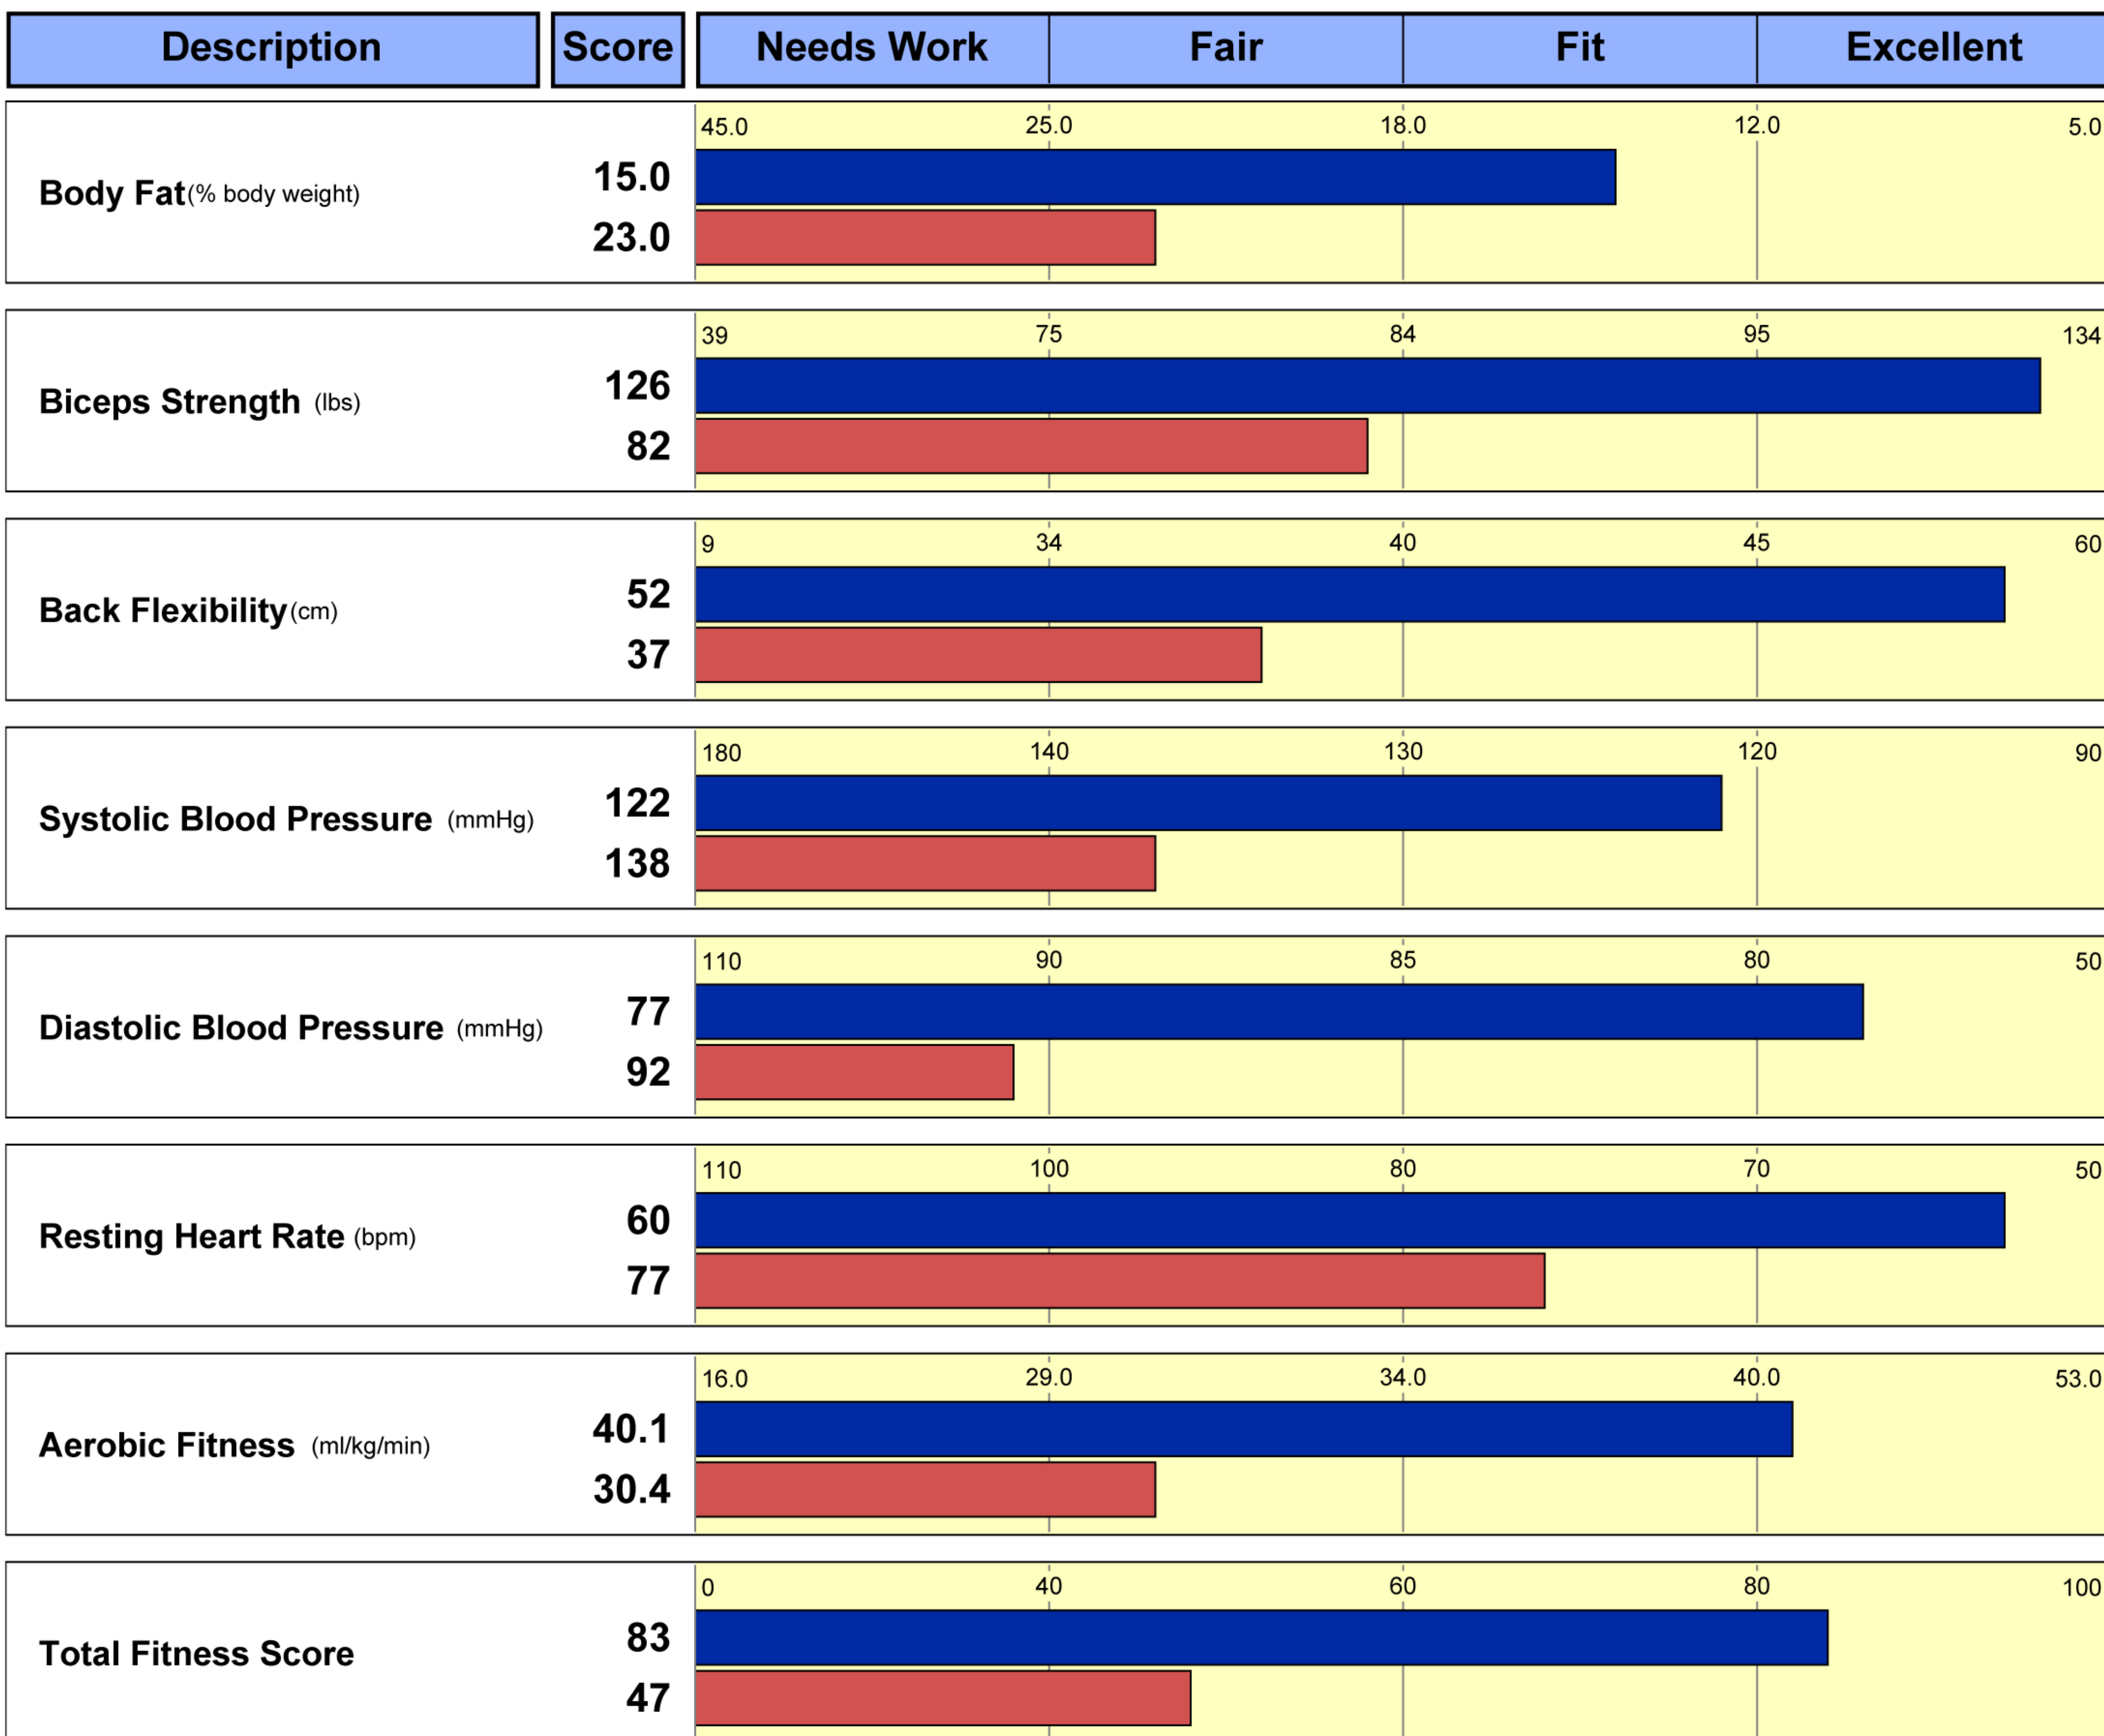

Fitness Profile

Name: John Sample
Age: 43

Standard Data: 40-49 years
Gender: Male

■ Apr 12, 2002
■ Jan 19, 2001

Description	Jan 19, 2001	Apr 12, 2002	Difference	Percent
Height (in)	71.00	71.00	0.00	0.0%
Weight (lbs)	217.0	189.0	- 28.0	- 12.9%
Chest Skinfold (mm)	24.0	15.0	- 9.0	- 37.5%
Abdomen Skinfold (mm)	24.0	15.0	- 9.0	- 37.5%
Thigh Skinfold (mm)	24.0	15.0	- 9.0	- 37.5%