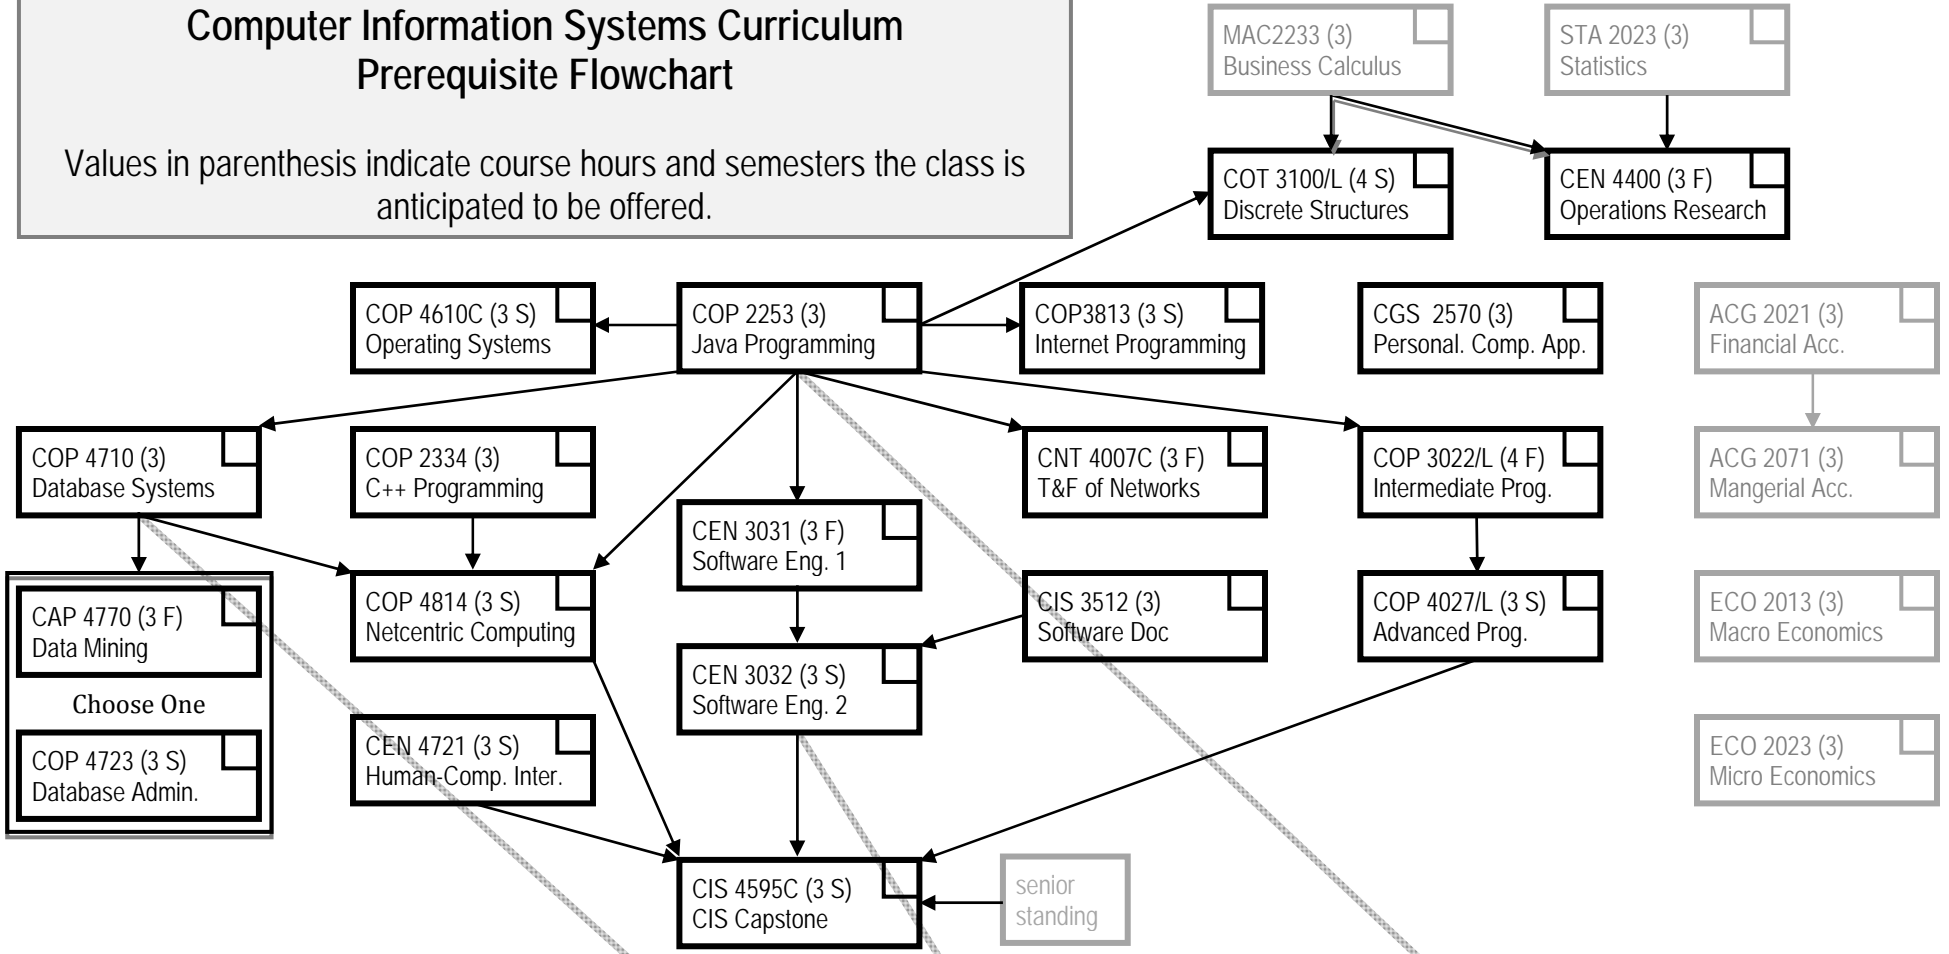

2010 Computer Information Systems Curriculum Prerequisite Flowchart

Values in parenthesis indicate course hours and semesters the class is anticipated to be offered.

Choose any four classes from any areas as major related electives. They are grouped by type. A course number next to a category indicates it applies to all courses in that group; gray lines represent individual course pre-reqs.

Note, that with your existing coursework, by taking the remaining database class you earn the database certificate, and by taking one class from the Web Technologies group you earn the Web Development certificate.

<p>Gaming</p> <p>CAP 3028 (3)** Intro to Game Prog.</p> <p>↓</p> <p>CAP 4029 (3) Game Prog. 2</p> <p>COT 3701C (3) Game Design</p>	<p>Web Tech., any prog lang.</p> <p>CIS 4340 (3 F) Web Server Tech.</p> <p>CTS 4817 (3 F) Web Server Admin.</p> <p>Web Design</p> <p>CGS 3183 (3 S)** Web Des. for eCom.</p> <p>CGS 3853 (3 Sum) Web Page Design</p>	<p>Database*, COP 4710</p> <p>CAP 4770 (3 F) Data Mining</p> <p>COP 4723 (3 S) Database Admin</p> <p>Software Engineering</p> <p>CEN 4053 (3) SE Management</p>	<p>Graphics</p> <p>CAP 4033C (3) 3D Model. & Anim.</p> <p>CGS 3523 (3) Comp. Graphics App.</p> <p>Languages</p> <p>CGS 3464 (3) Visual Programming</p>	<p>IT, any prog. lang.</p> <p>CEN 4340C (3 F) IT Infrastructure</p> <p>CIS 4361C (3 S) IT Security</p> <p>CNT 4014C (3 F) IT Administration</p> <p>CTS 3159 (3 S) End User Support</p>
---	--	---	--	---

* May take whichever course was not taken as a core above
**Requires Personal Computer Applications, CGS 2570 or equivalent