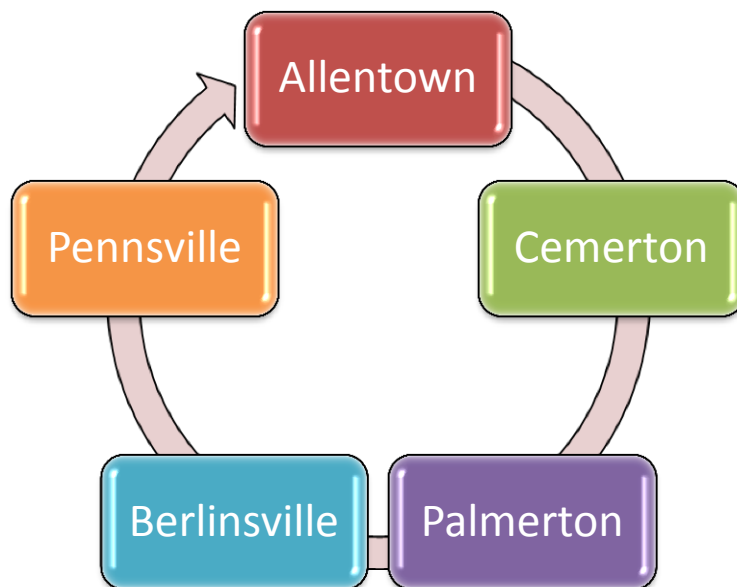

# Cycling Club Trip

You are invited to the Cycling Club's first trip of the year. We will leave from Parking Lot 1 at Laurel College at 10:00 a.m. on Saturday, September 25, and return at approximately 2:00 p.m. A lunch stop is included.

We especially want to welcome new members and to encourage students who are considering joining the Cycling Club to take part in this trip. As a potential member, you have an opportunity to experience one of our excursions with time still remaining to submit an application for membership, which is due Monday, September 27.

For all members, here is the fall schedule of on-campus meetings:

Thursday, October 7.....	3:00 p.m. ....	Field House Room B
Thursday, November 11.....	7:30 p.m. ....	Student Activities Center L-7
Thursday, December 9.....	5:00 p.m. ....	Little Theater