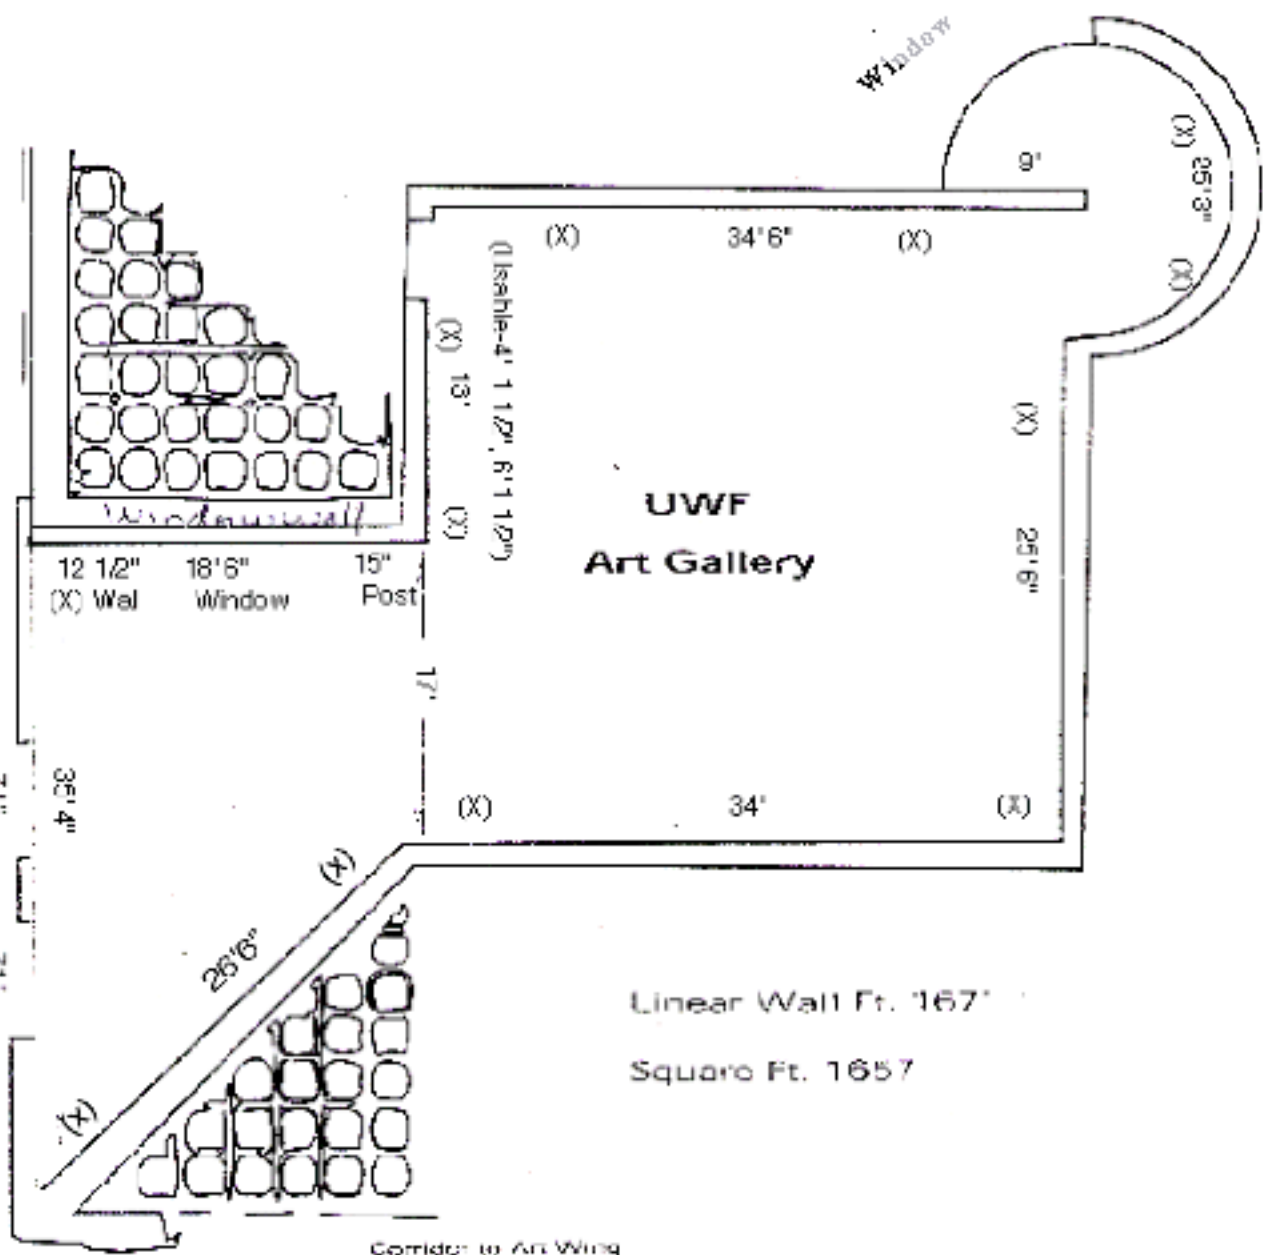

DATE: 8-2-2008

WALL TO BE REMOVED

UWF Art Gallery

Linear Wall Ft. 167'

Square Ft. 1657

(X)=electrical outlet