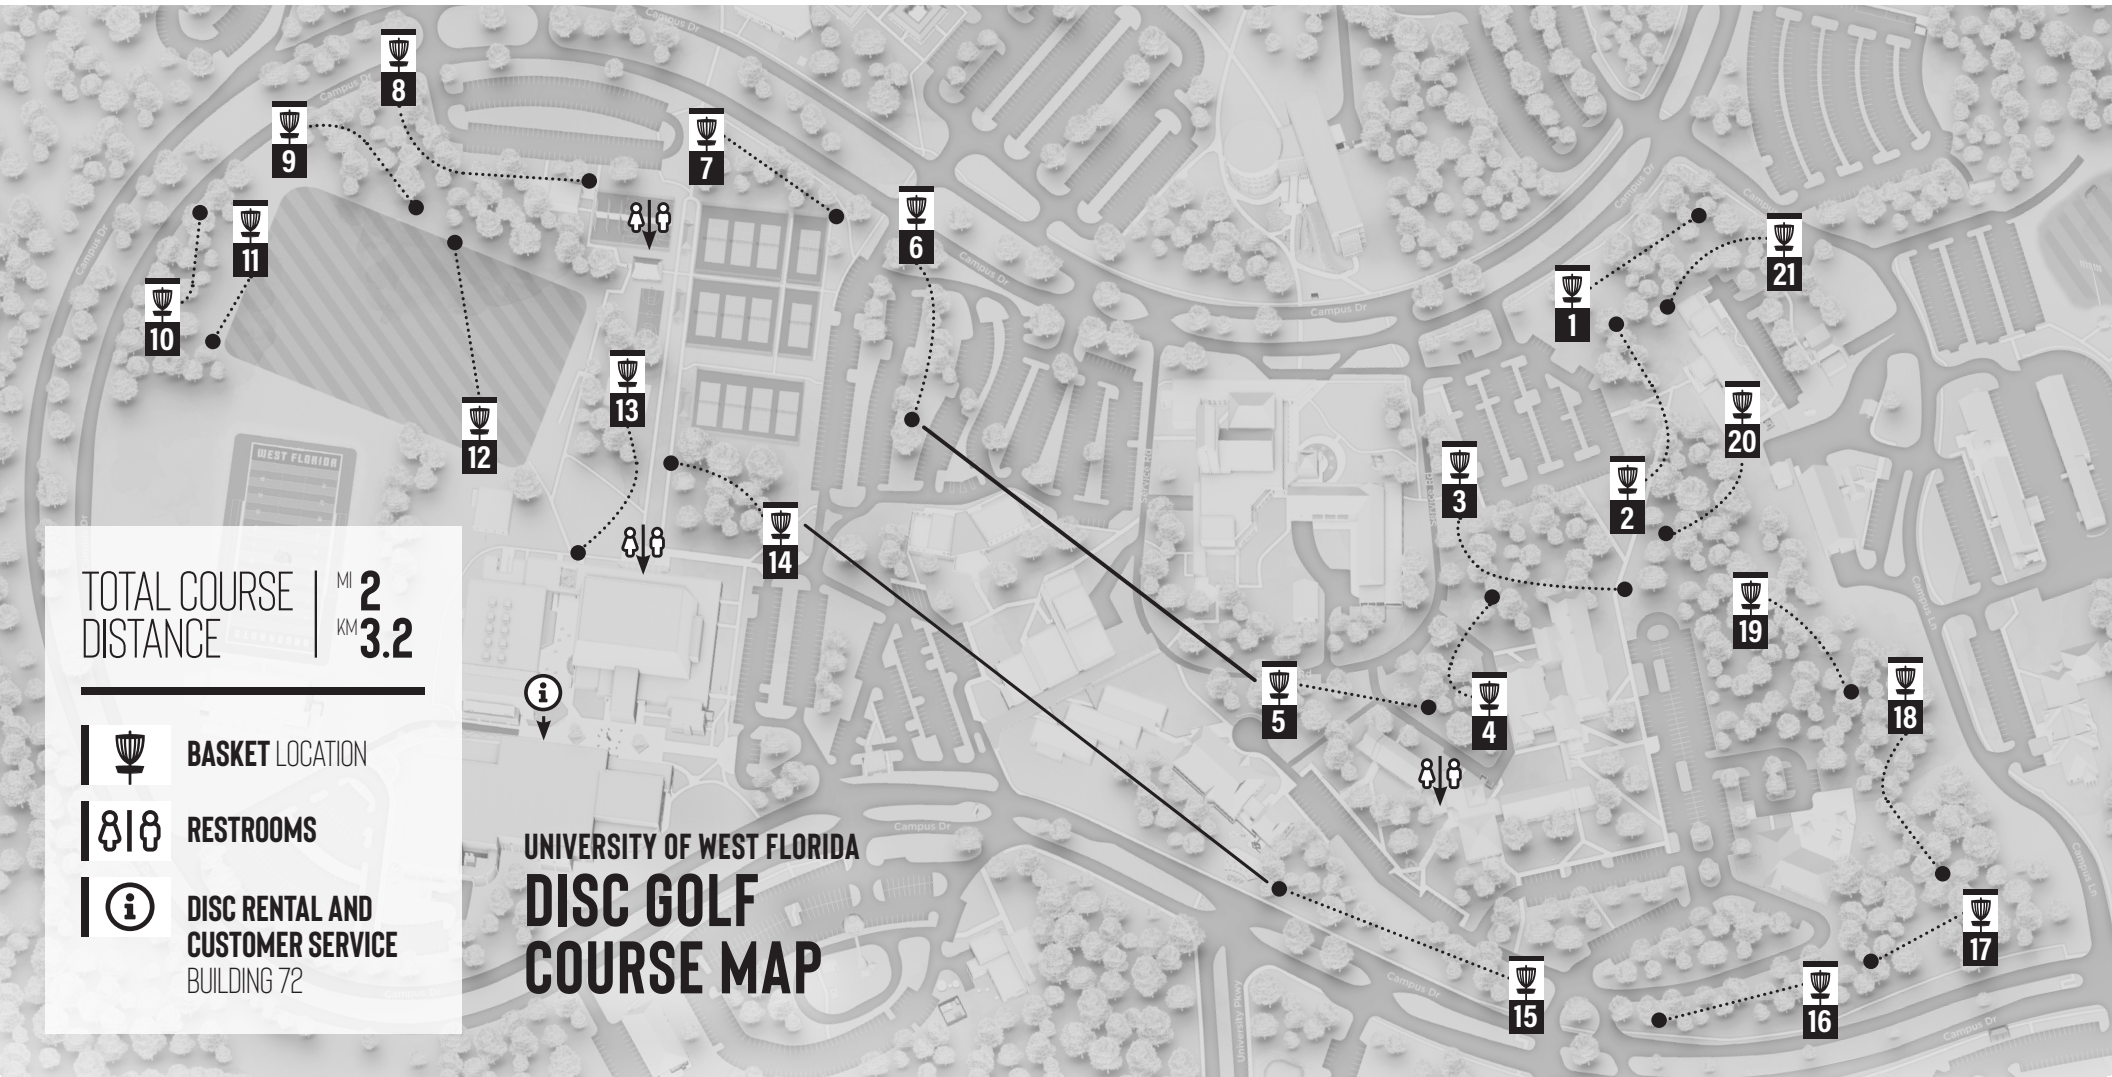

Hole	1	2	3	4	5	6	7	8	9	10	11	Front	12	13	14	15	16	17	18	19	20	21	Back	TOTAL
Par	3	3	3	3	3	3	3	3	3	3 4	3	33 34	3 4	3	3	3 4	3 4	3	3	3	3	3	30 33	

**TOTAL COURSE DISTANCE** | MI **2**  
| KM **3.2**

---

-  **BASKET LOCATION**
-  **RESTROOMS**
-  **DISC RENTAL AND CUSTOMER SERVICE BUILDING 72**

**UNIVERSITY OF WEST FLORIDA  
DISC GOLF  
COURSE MAP**